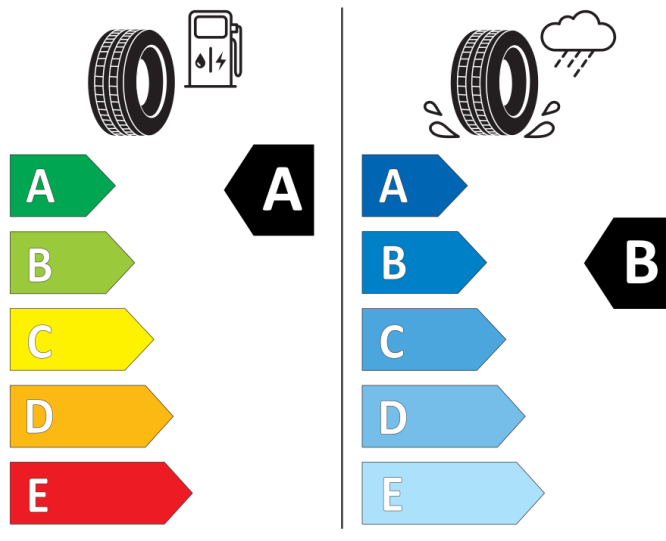

GOOD YEAR

581323

215/65R16C 109/107 T

2020/740

GOOD YEAR

580984

215/65R16C 109/107 T

2020/740