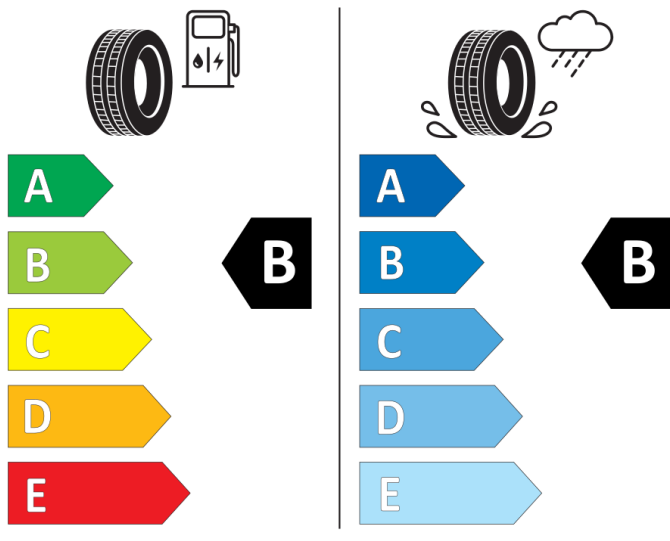

GOOD YEAR

581323

215/65R16C 109/107 T

2020/740

GOOD YEAR

580984

215/65R16C 109/107 T

2020/740