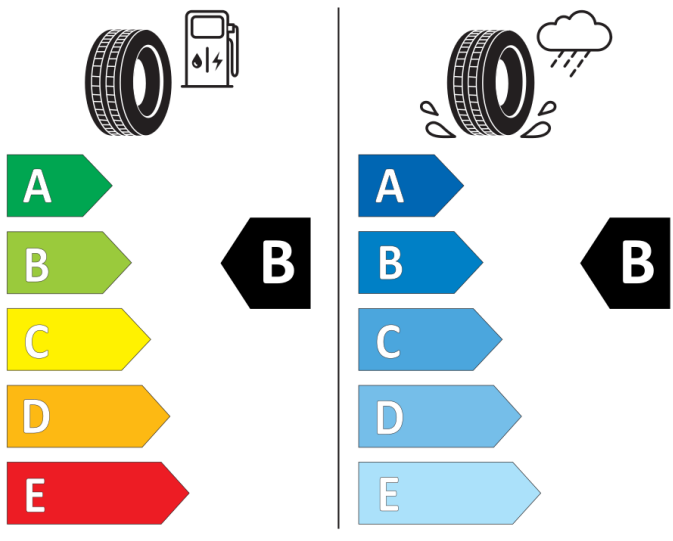

GOOD YEAR

581323

215/65R16C 109/107 T

2020/740

GOOD YEAR

580984

215/65R16C 109/107 T

2020/740

GOOD YEAR

581323

215/65R16C 109/107 T

2020/740