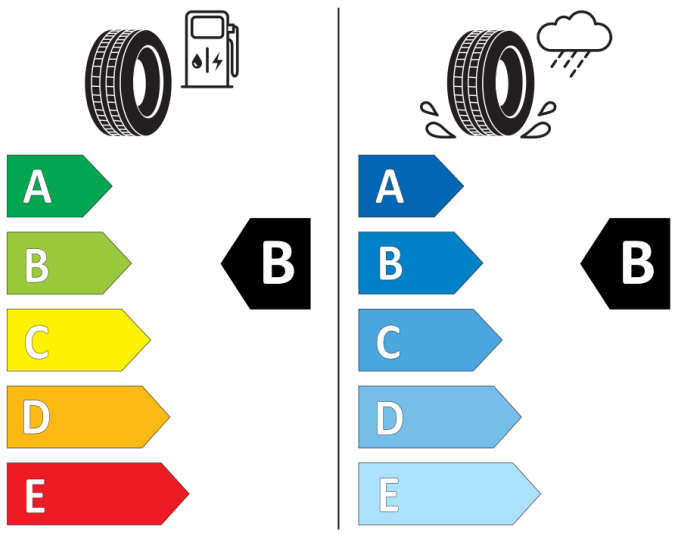

GOOD YEAR

581323

215/65R16C 109/107 T

2020/740

GOOD YEAR

580984

215/65R16C 109/107 T

2020/740

GOOD YEAR

581323

215/65R16C 109/107 T

2020/740