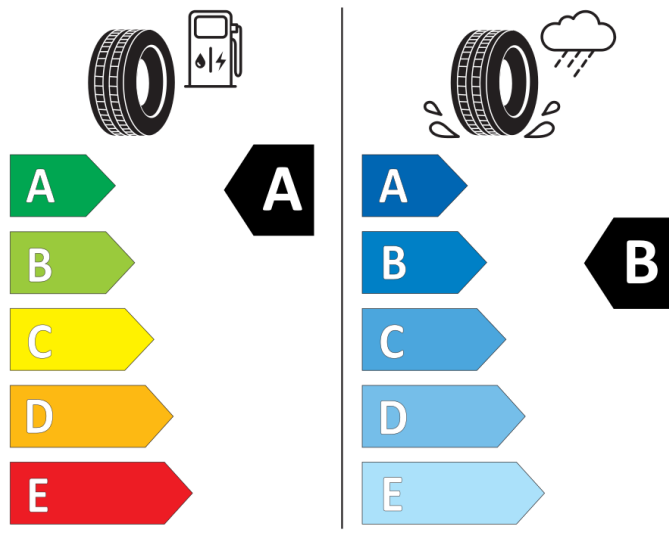

GOOD YEAR

581323

215/65R16C 109/107 T

2020/740

GOOD YEAR

580984

215/65R16C 109/107 T

2020/740

GOOD YEAR

581323

215/65R16C 109/107 T

2020/740