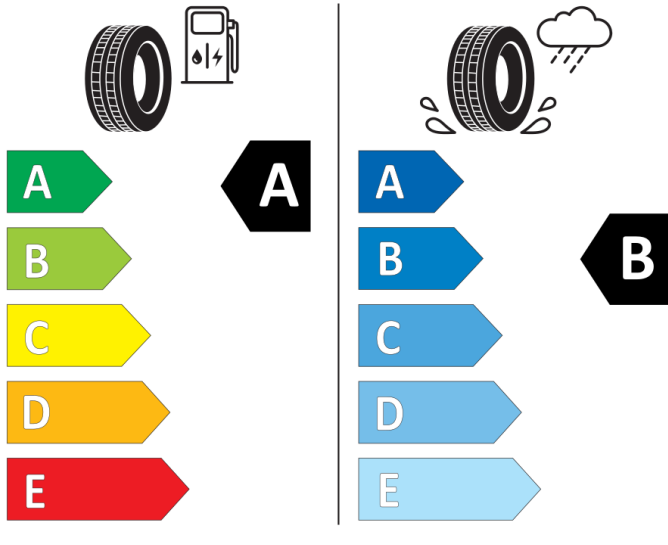

# ENERG

Bridgestone

25559

265/45 R21 108 H XL

C1

2020/740