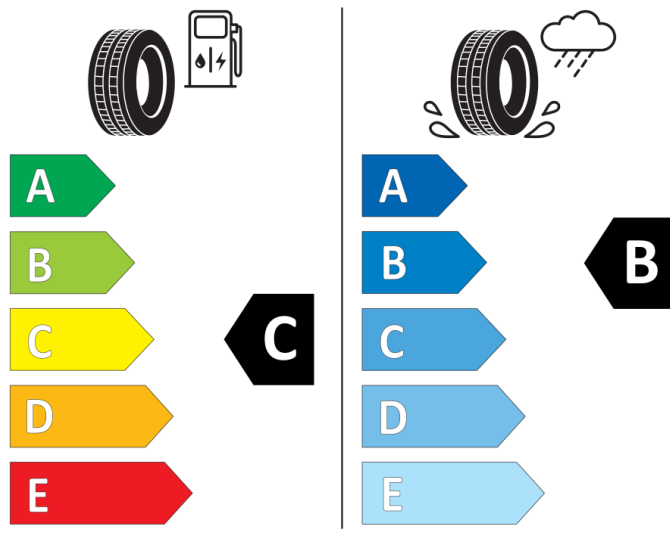

2020/740

GOOD YEAR

580277

235/35R19 91 Y XL

Cl

2020/740

N EXEN TIRE

16309