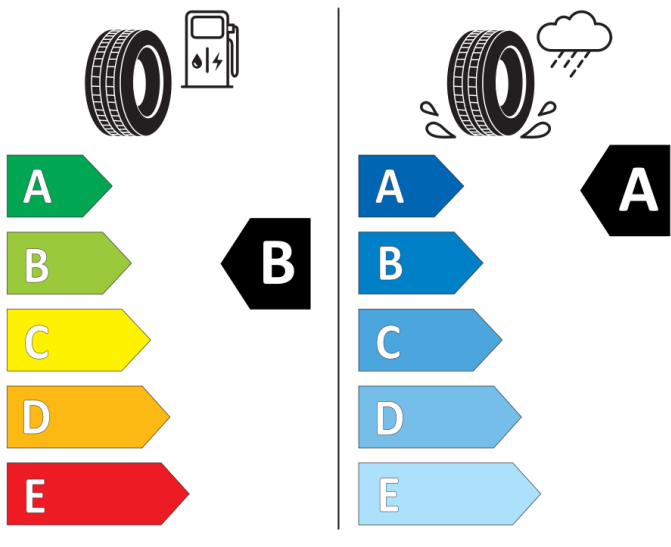

N EXEN TIRE

16309

225/45R17 91 W

Cl